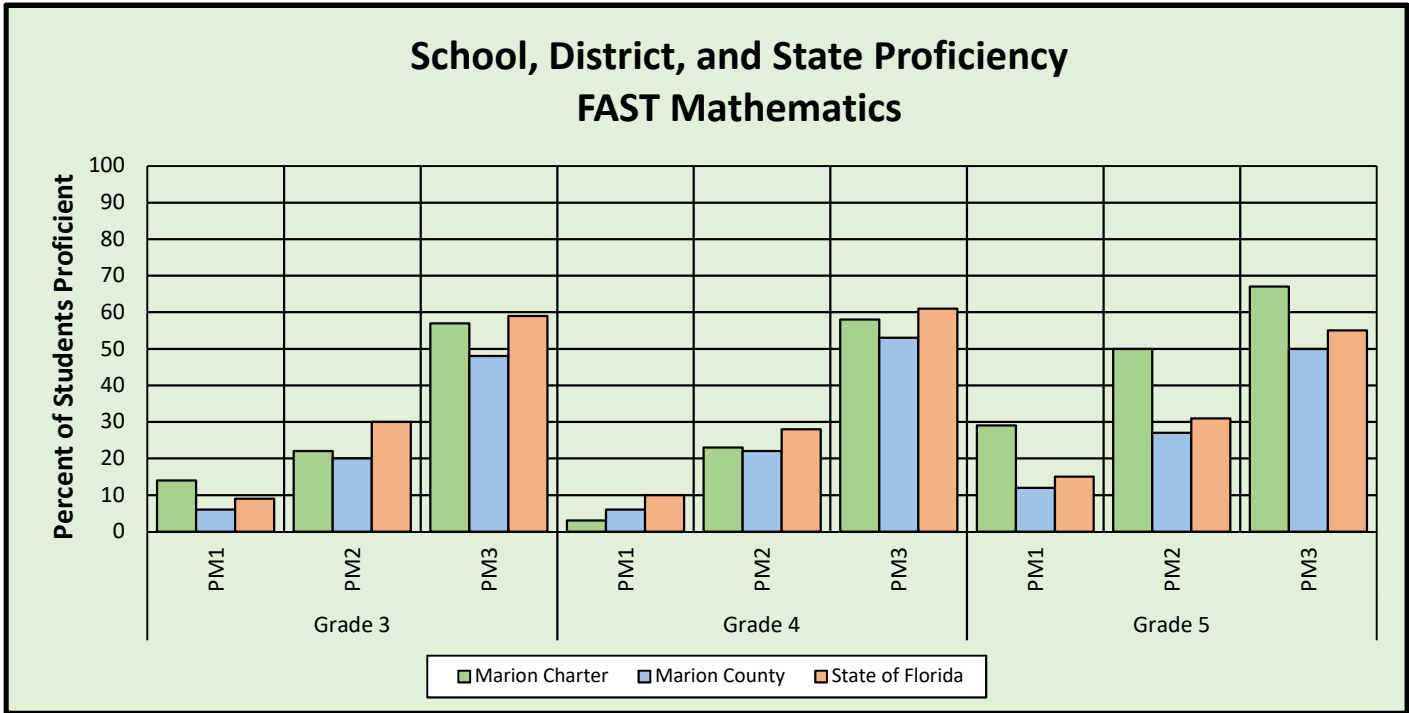

**Marion Charter Assessment Summary Sheet 2022-2023**  
**Florida's Assessment of Student Thinking (FAST)**  
**English Language Arts (ELA) - All Students Tested**

FAST ELA				
Grade Level	Assessment Window	Marion Charter	Marion County	State of Florida
		Percent Proficient	Percent Proficient	Percent Proficient
Grade 3	PM1	8	16	22
	PM2	25	27	35
	PM3	34	39	50
Grade 4	PM1	20	25	33
	PM2	13	37	44
	PM3	55	48	58
Grade 5	PM1	29	32	34
	PM2	47	36	41
	PM3	53	49	54

FAST ELA PM3 Achievement Levels					
Grade Level	Level 1	Level 2	Level 3	Level 4	Level 5
Grade 3	37%	29%	20%	9%	6%
Grade 4	29%	16%	39%	13%	3%
Grade 5	23%	23%	23%	17%	13%

**Marion Charter Assessment Summary Sheet 2022-2023**  
**Florida's Assessment of Student Thinking (FAST)**  
**Mathematics - All Students Tested**