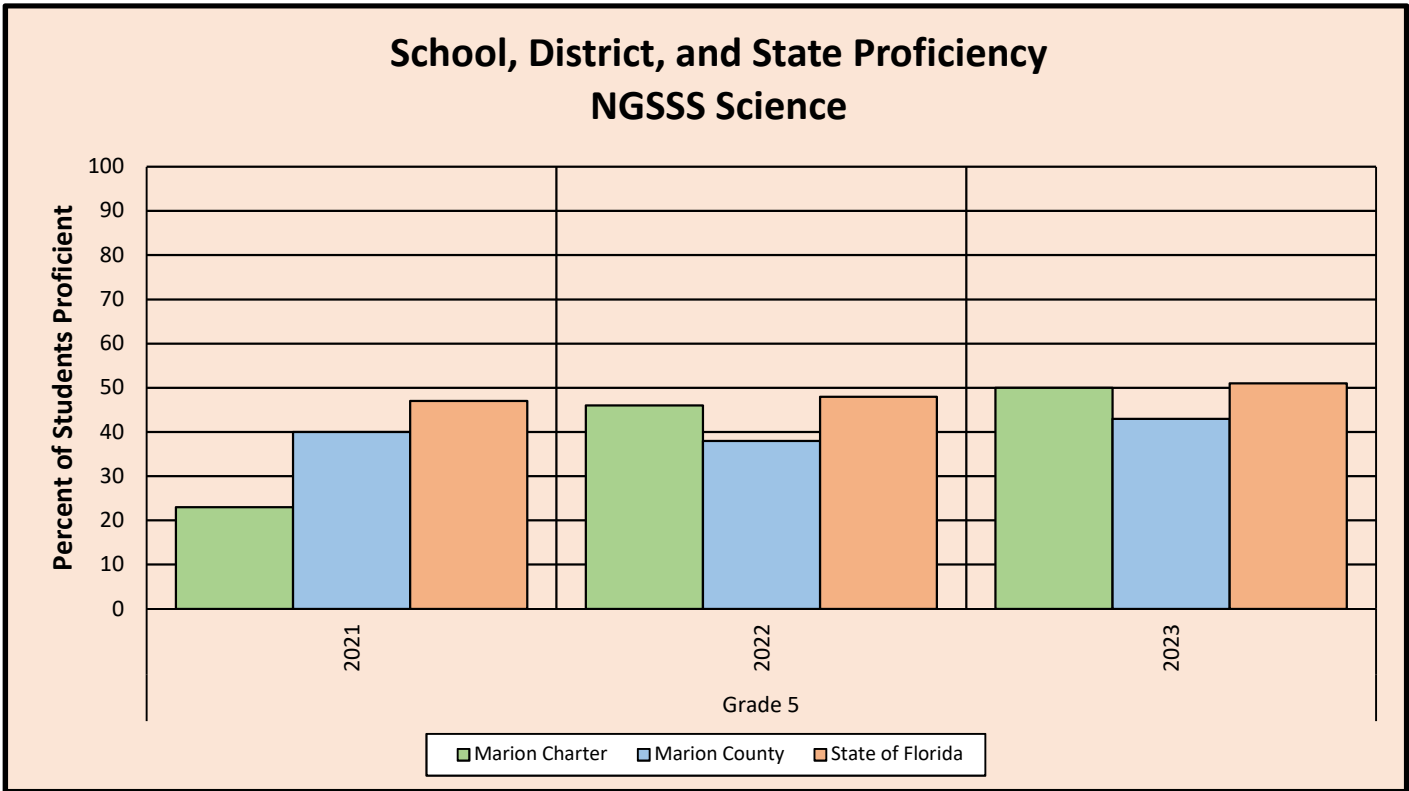

Marion Charter Assessment Summary Sheet 2022-2023
Next Generation Sunshine State Standards (NGSSS)
Science - All Students Tested