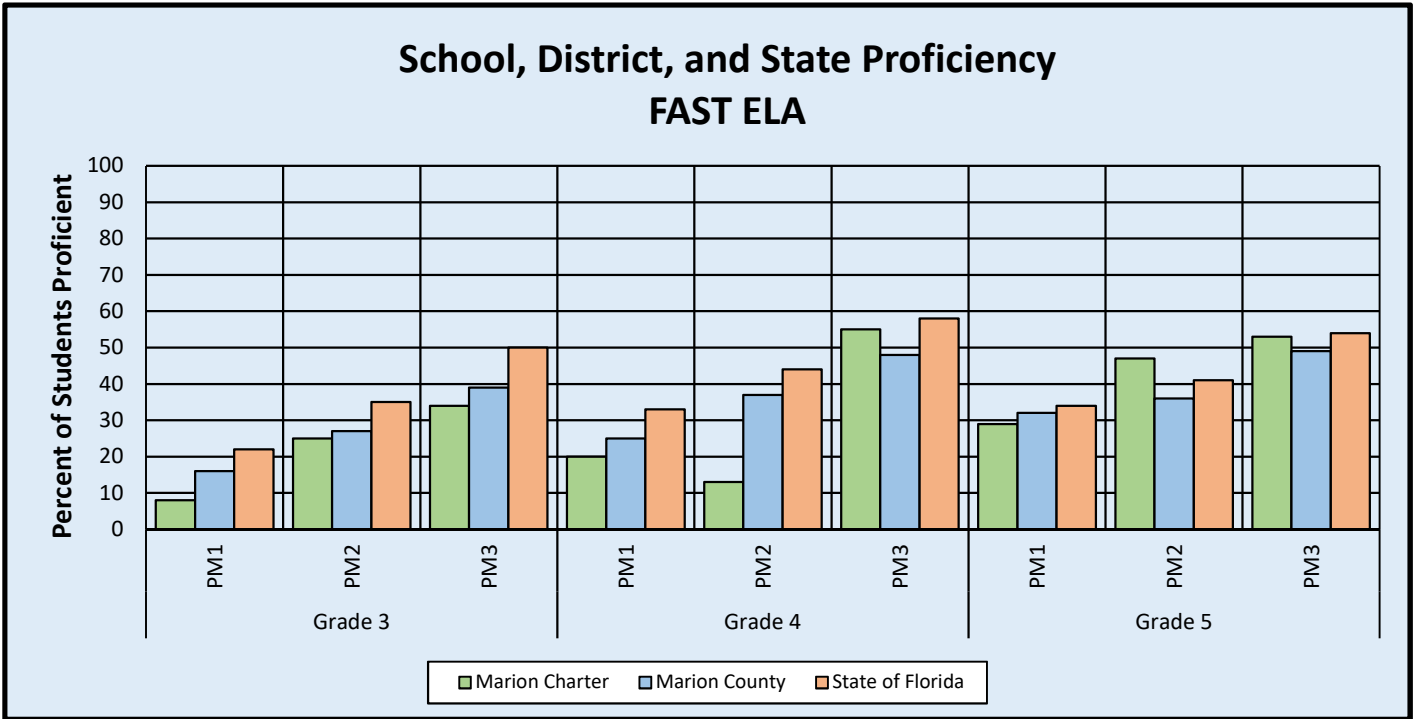

**Marion Charter Assessment Summary Sheet 2022-2023**  
**Florida's Assessment of Student Thinking (FAST)**  
**English Language Arts (ELA) - All Students Tested**

FAST ELA				
Grade Level	Assessment Window	Marion Charter	Marion County	State of Florida
		Percent Proficient	Percent Proficient	Percent Proficient
Grade 3	PM1	8	16	22
	PM2	25	27	35
	PM3	34	39	50
Grade 4	PM1	20	25	33
	PM2	13	37	44
	PM3	55	48	58
Grade 5	PM1	29	32	34
	PM2	47	36	41
	PM3	53	49	54

FAST ELA PM3 Achievement Levels					
Grade Level	Level 1	Level 2	Level 3	Level 4	Level 5
Grade 3	37%	29%	20%	9%	6%
Grade 4	29%	16%	39%	13%	3%
Grade 5	23%	23%	23%	17%	13%

**Marion Charter Assessment Summary Sheet 2022-2023**  
**Florida's Assessment of Student Thinking (FAST)**  
**Mathematics - All Students Tested**